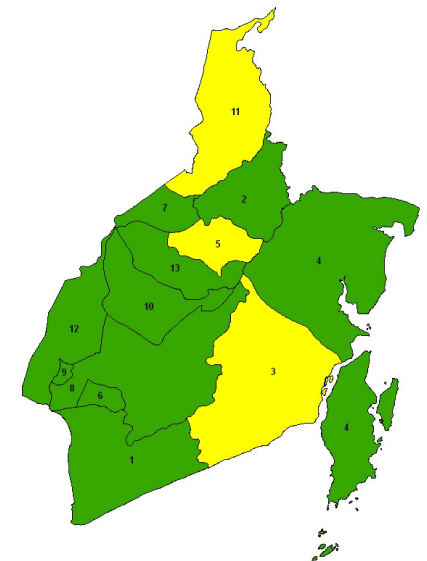

South Kalimantan Province

2006-2007

General Information

Area	3,414.39 km² (BPS)
Total Population	3,396,700 (Projection 2007, BPS)
Number of Districts	11
Number of Cities	2
Number of Sub Districts	127
Number of Villages	1,957

Health Facilities

	TOTAL	DOTS
Health Centre (PUSKESMAS)	203	203
Hospital	20	6
- General Hospital	13	5
- Private Hospital	5	1
- Police/Military Hospital	1	-
- BUMN Hospital	1	-
- Lung Hospital	-	-
BP4	-	-
PRM,PS,PPM	39/73/91	

TB Performance

	2006	2007
Suspect Evaluation Rate *	870.2	785.4
CDR	51.7 %	44.9 %
CNR SS(+)*	108.7	94.2
Success Rate	91.2 %	

* = per 100,000 population

CNR SS+ in District - 2006

3	TANAHBUMBU	76.8
1	TANAHLAUT	85.2
11	TABALONG	88.4
4	KOTABARU	89.9
5	HULUSUNGAI TENGAH	96.4
13	HULU SUNGAI SELATAN	101.6
2	BALANGAN	102.9
6	KOTA BANJAR BARU	103.6
10	TAPIN	104.3
9	KOTA BANJARMASIN	118.8
12	BARITOKUALA	119.8
7	HULUSUNGAI UTARA	127.5
8	BANJAR	128.7

CNR SS+ in District - 2007

5	HULU SUNGAI TENGAH	61.9
11	TABALONG	75.4
3	TANAH BUMBU	76.8
1	TANAH LAUT	81.7
2	BALANGAN	90.3
7	HULU SUNGAI UTARA	93.4
9	KOTA BANJARMASIN	97.0
6	KOTA BANJAR BARU	97.6
10	TAPIN	98.0
8	BANJAR	100.6
4	KOTA BARU	101.1
13	HULU SUNGAI SELATAN	105.6
12	BARITO KUALA	127.7

CNR SS(+) South Kalimantan Province 2006

CNR SS(+) < 50   CNR SS(+) 50 -79.9   CNR SS(+) ≥ 80

CNR SS(+) South Kalimantan Province 2007