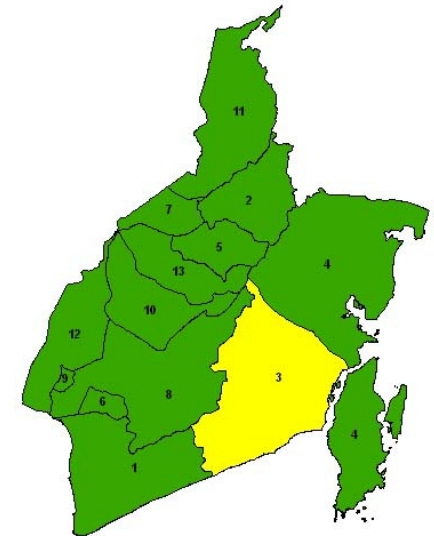

CNR SS(+) South Kalimantan Province 2006

CNR SS(+) < 50   CNR SS(+) 50 -79.9   CNR SS(+) ≥ 80

CNR SS(+) South Kalimantan Province 2007